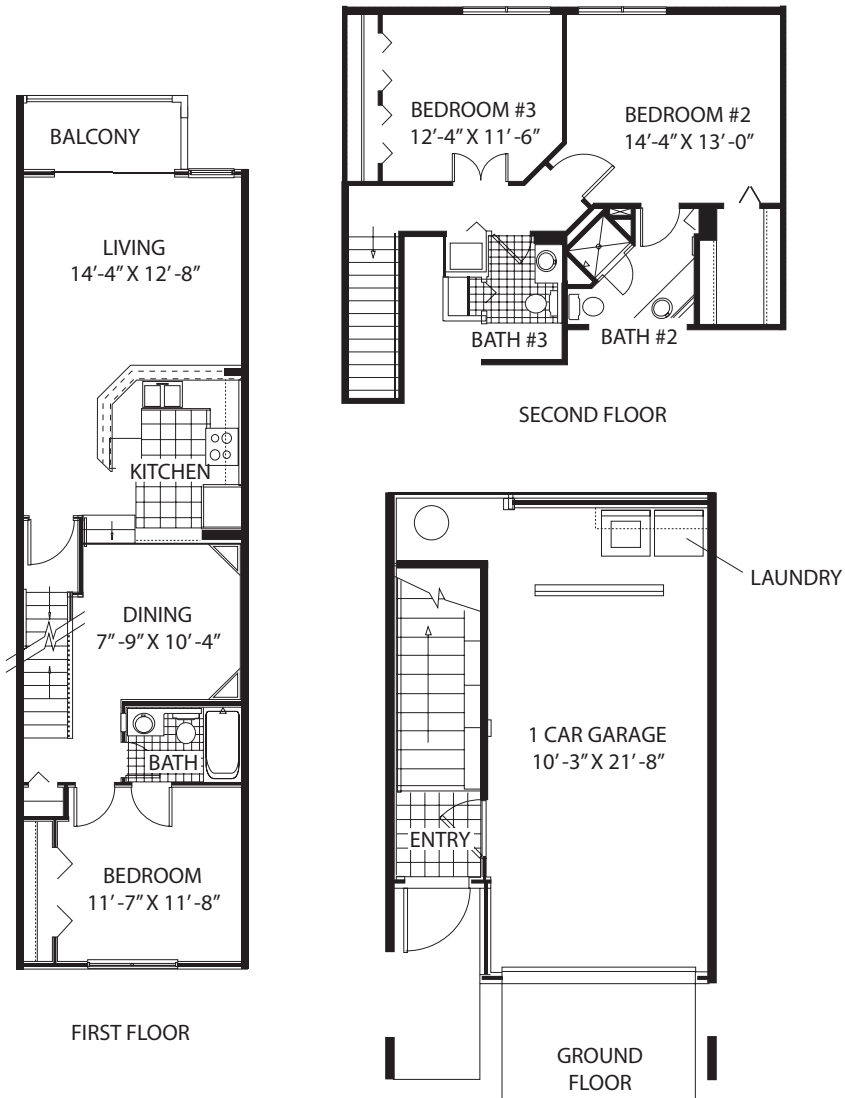

## 3 Bedroom/3 Bath

Air-conditioned space	1512 sq. ft.
Garage	302 sq. ft.
Balcony	56 sq. ft.
<hr/>	
Total	1868 sq. ft.

DESIGNER APARTMENT HOMES  
at Wellington