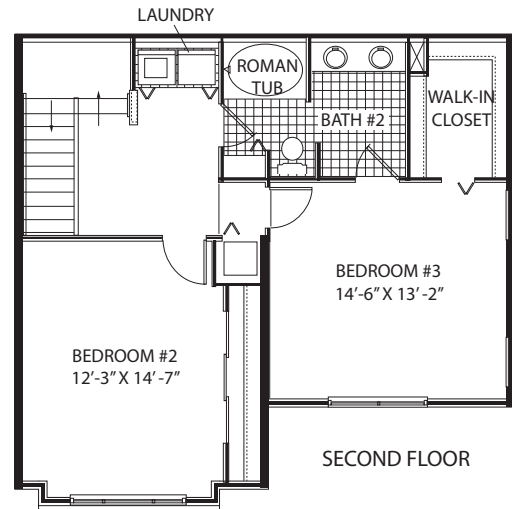

Greenwich

3 Bedroom/2 Bath

Air-conditioned space	1554 sq. ft.
Garage	589 sq. ft.
Balcony	15 sq. ft.
<hr/>	
Total	2158 sq. ft.

GROUND FLOOR

FIRST FLOOR

SECOND FLOOR

DESIGNER APARTMENT HOMES
at Wellington