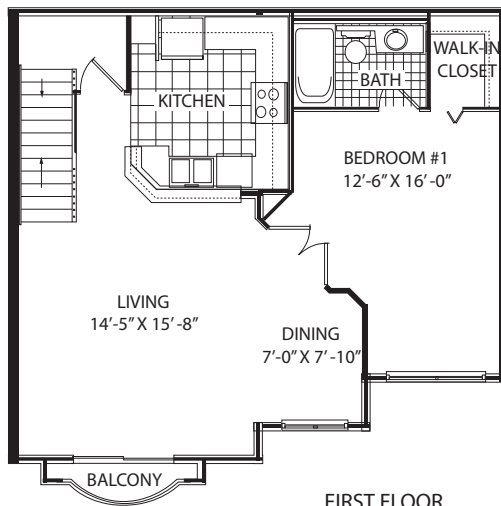

Greenwich

3 Bedroom/2 Bath

Air-conditioned space	1554 sq. ft.
Garage	589 sq. ft.
Balcony	15 sq. ft.
<hr/>	
Total	2158 sq. ft.

GROUND FLOOR

FIRST FLOOR

SECOND FLOOR

DESIGNER APARTMENT HOMES
at Wellington