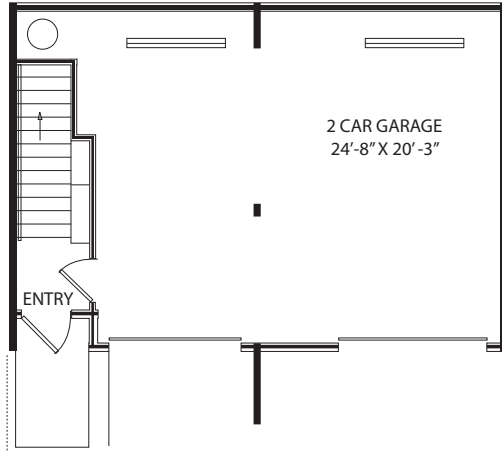

Greenwich

3 Bedroom/2 Bath

Air-conditioned space	1554 sq. ft.
Garage	589 sq. ft.
Balcony	15 sq. ft.
<hr/>	
Total	2158 sq. ft.

GROUND FLOOR

FIRST FLOOR

SECOND FLOOR

DESIGNER APARTMENT HOMES
at Wellington