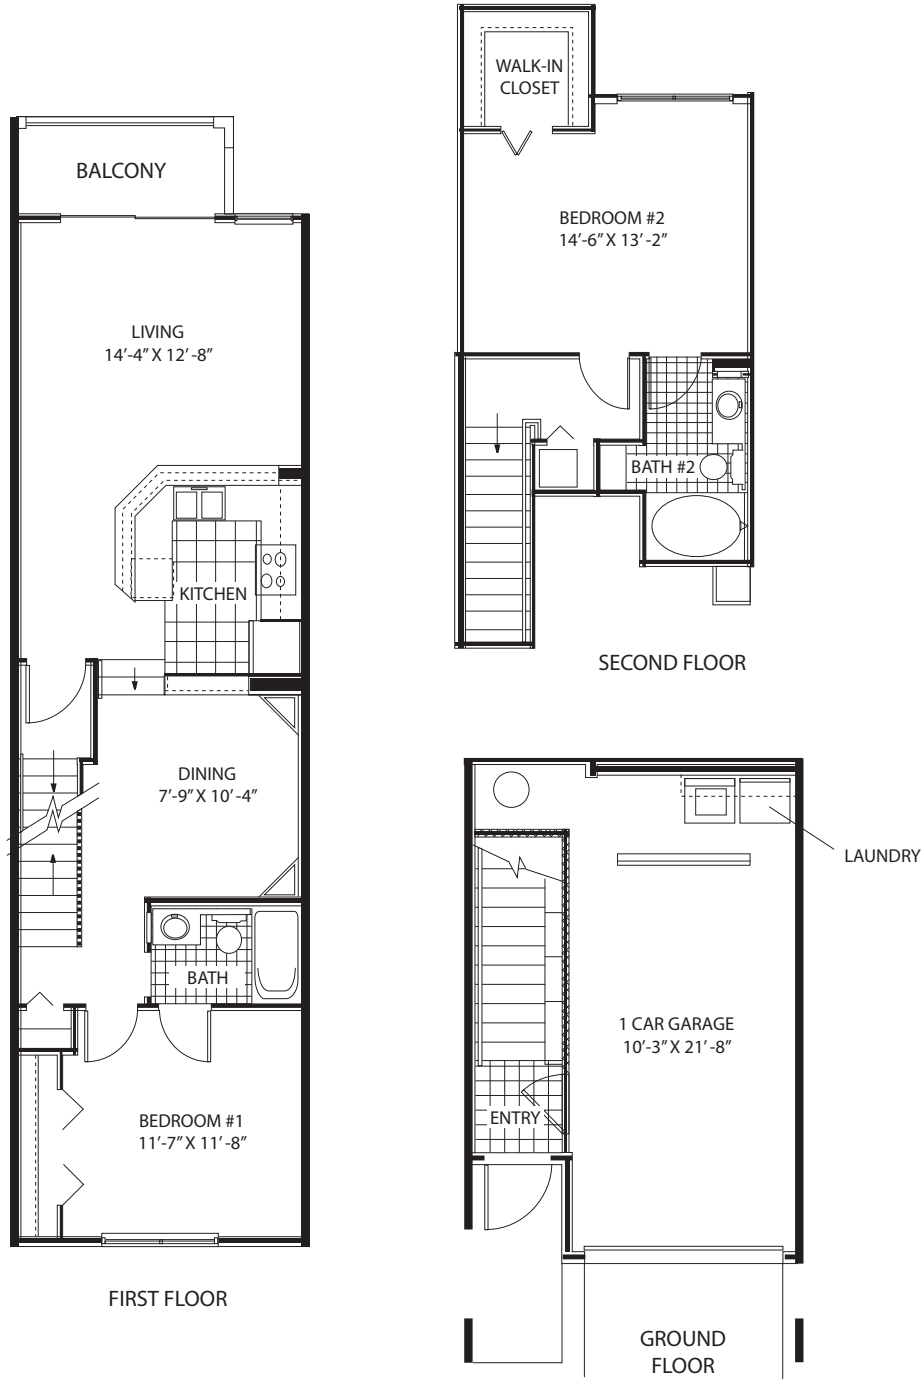

Lake Placid

2 Bedroom/2 Bath

Air-conditioned space

1216 sq. ft.

Garage

300 sq. ft.

Balcony

56 sq. ft.

Total

1572 sq. ft.

DESIGNER APARTMENT HOMES
at Wellington