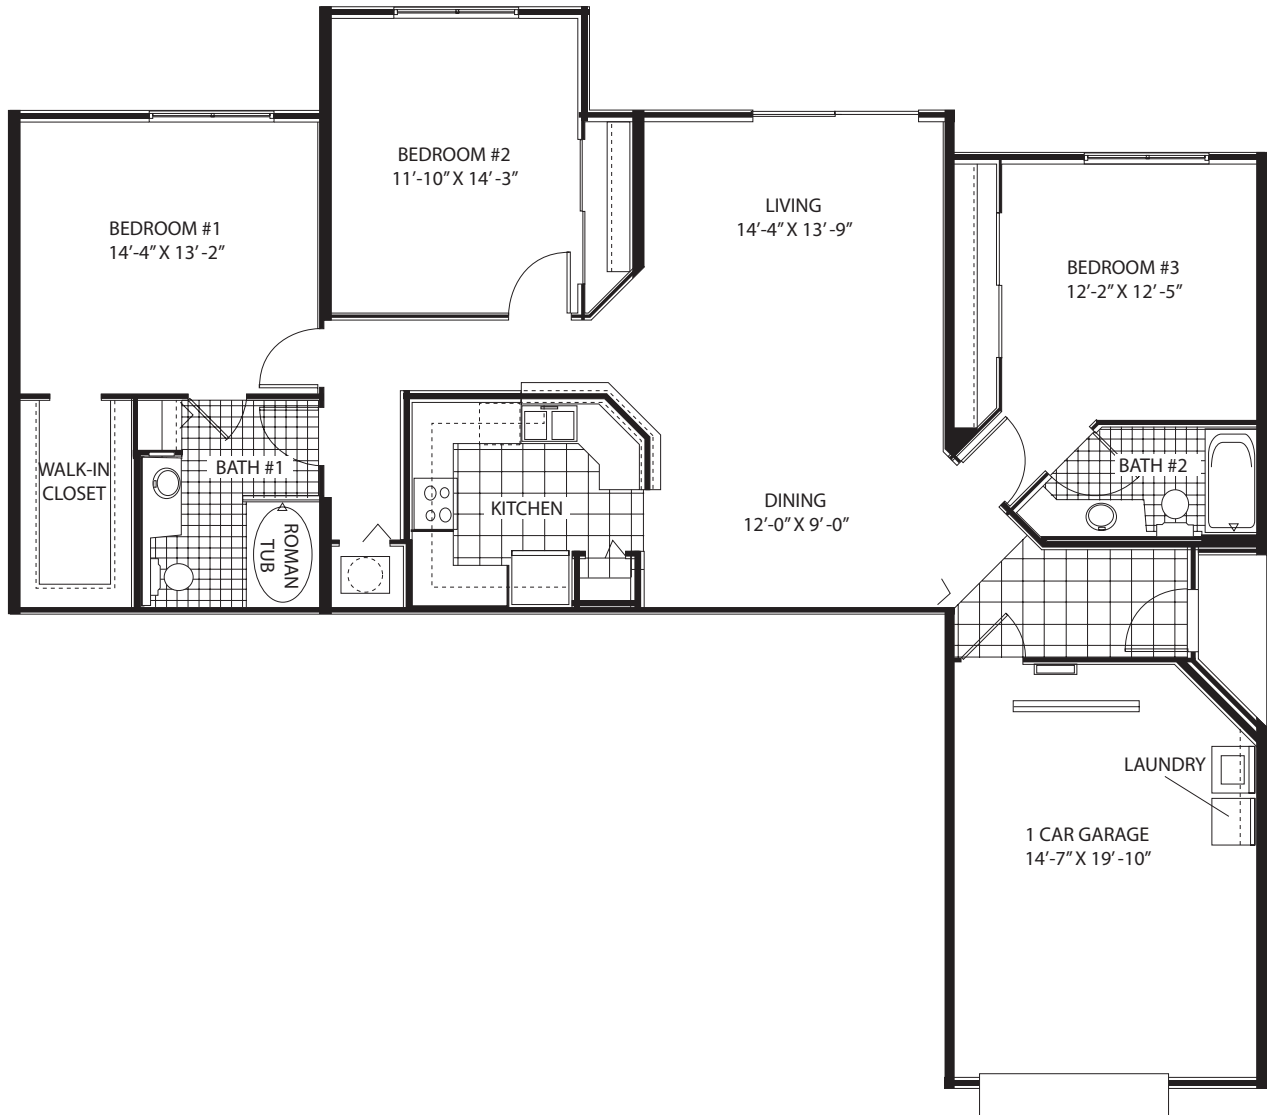

Leesburg

3 Bedroom/2 Bath

Air-conditioned space	1508 sq. ft.
Garage	305 sq. ft.
Balcony	193 sq. ft.
<hr/>	
Total	2006 sq. ft.

DESIGNER APARTMENT HOMES
at Wellington