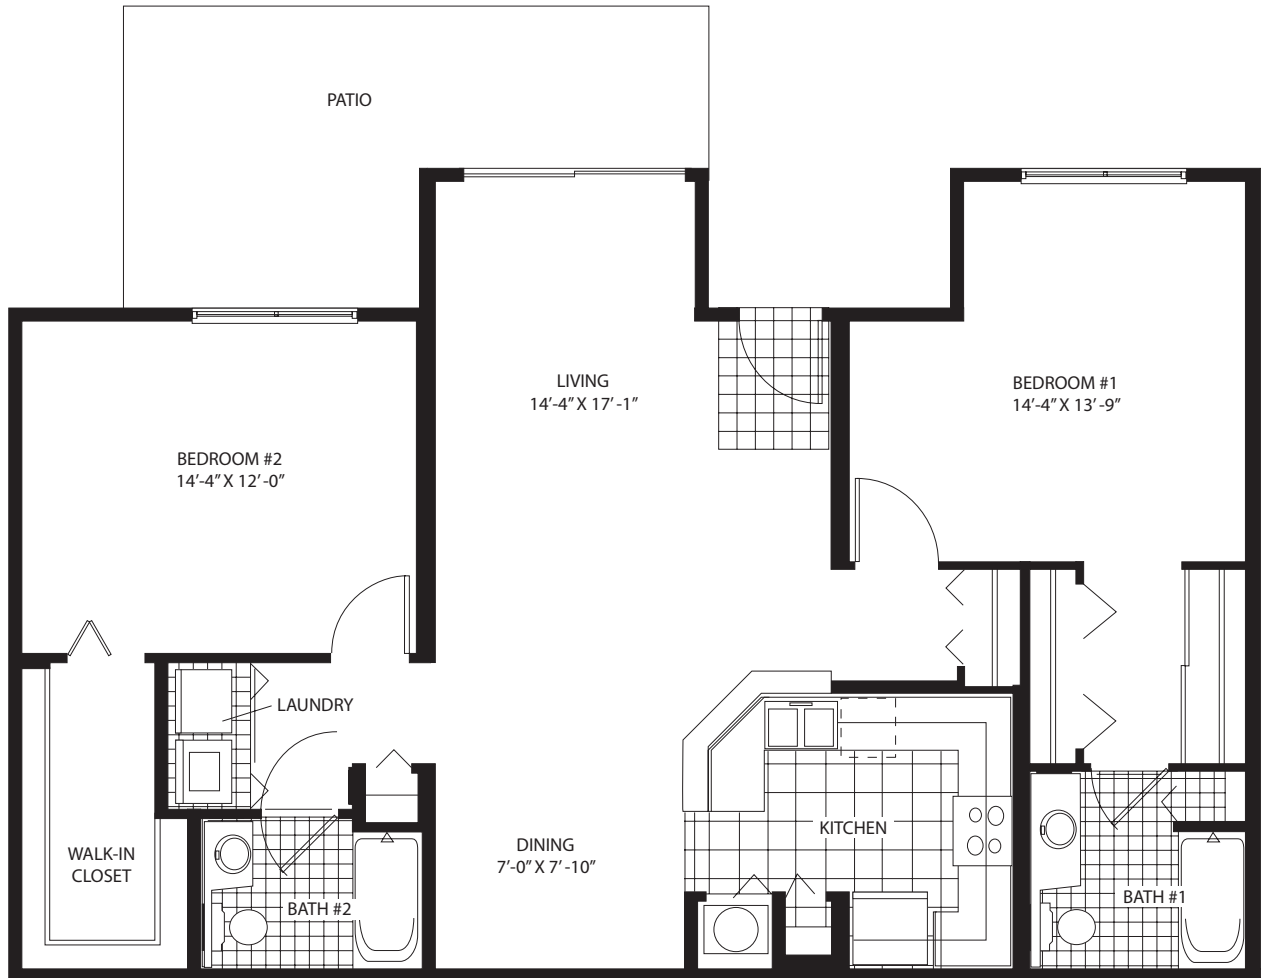

Middleburg

2 Bedroom/2 Bath

Air-conditioned space
Patio

1194 sq. ft.
181 sq. ft.

Total

1375 sq. ft.

DESIGNER APARTMENT HOMES
at Wellington