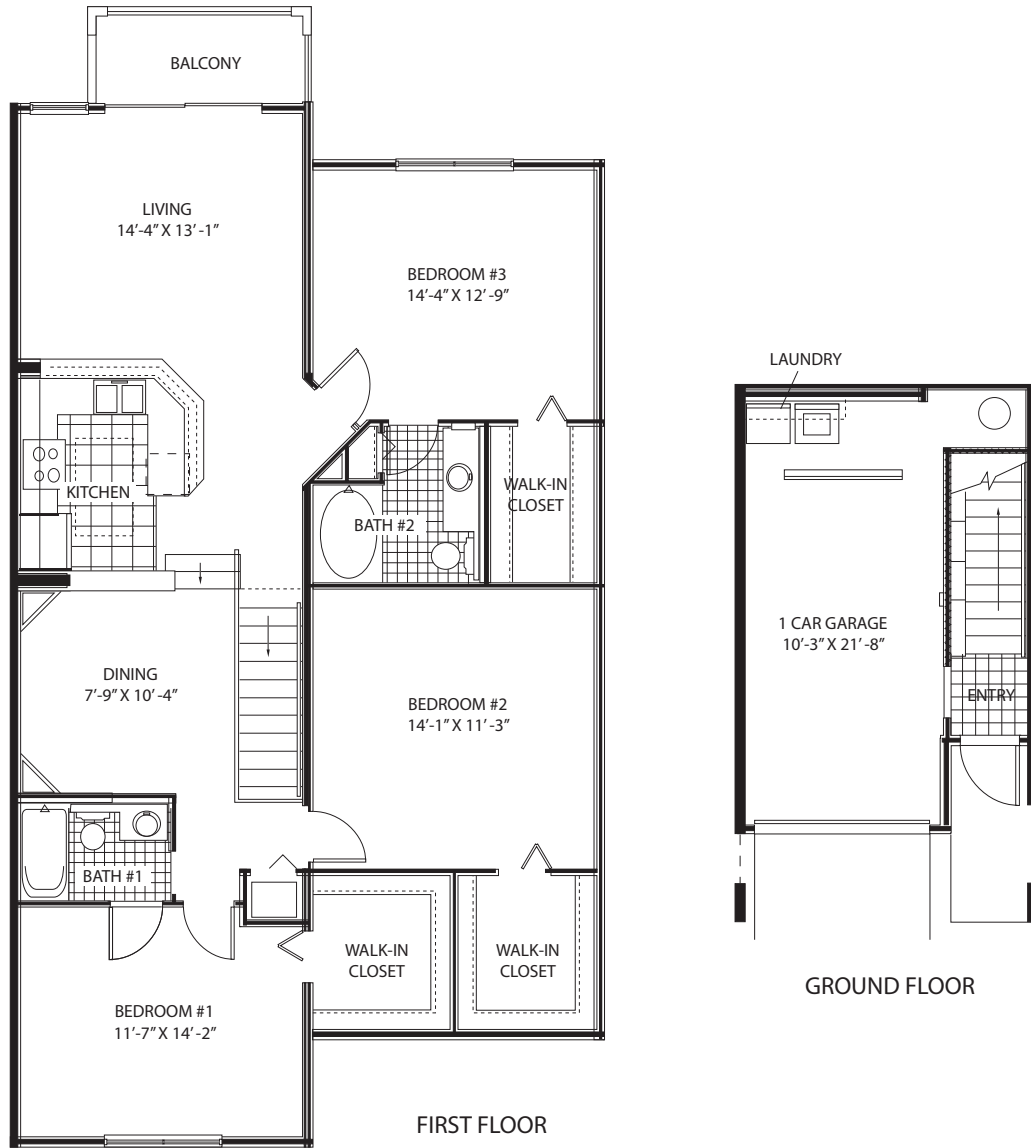

Palm Springs

3 Bedroom/2 Bath

Air-conditioned space	1513 sq. ft.
Garage	300 sq. ft.
Balcony	57 sq. ft.
<hr/>	
Total	1870 sq. ft.

DESIGNER APARTMENT HOMES
at Wellington