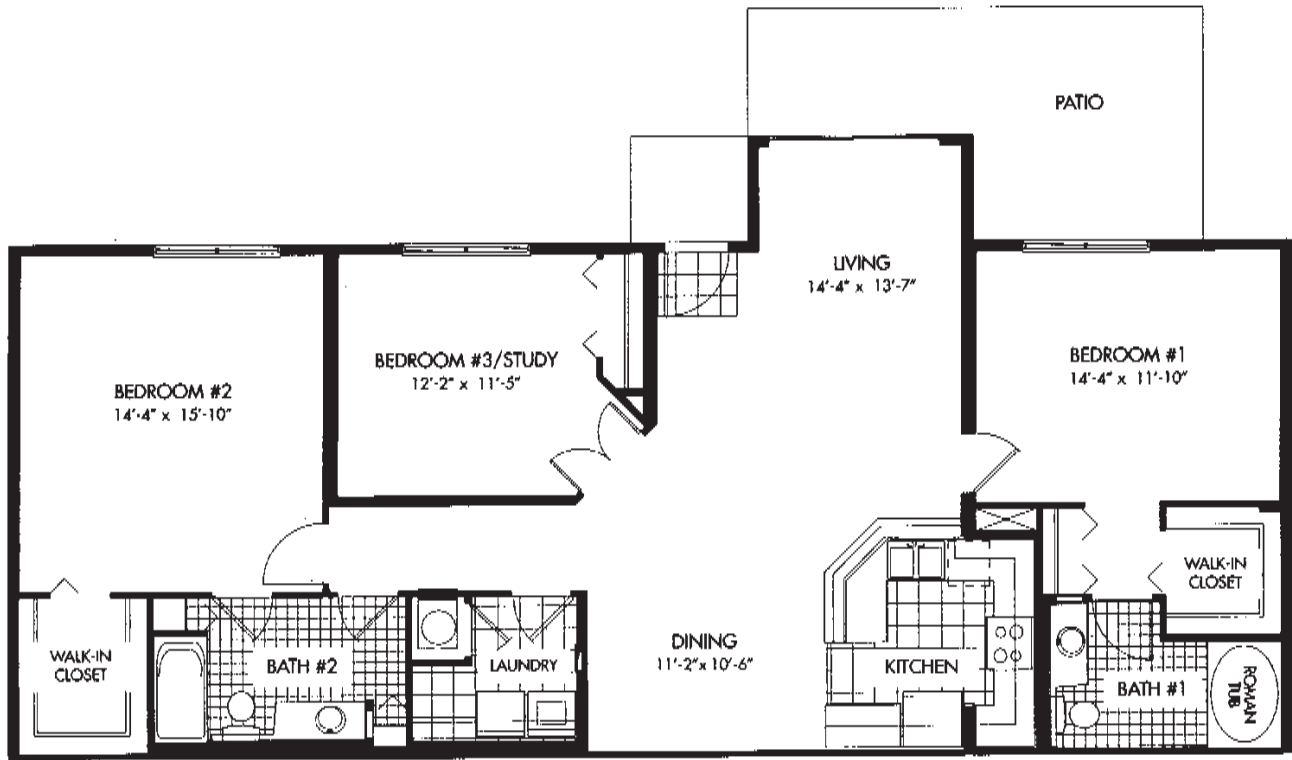

Potomac

3 Bedroom/2 Bath

Air-conditioned space	1502 sq. ft.
Patio	182 sq. ft.
<hr/>	
Total	1684 sq. ft.

DESIGNER APARTMENT HOMES
at Wellington