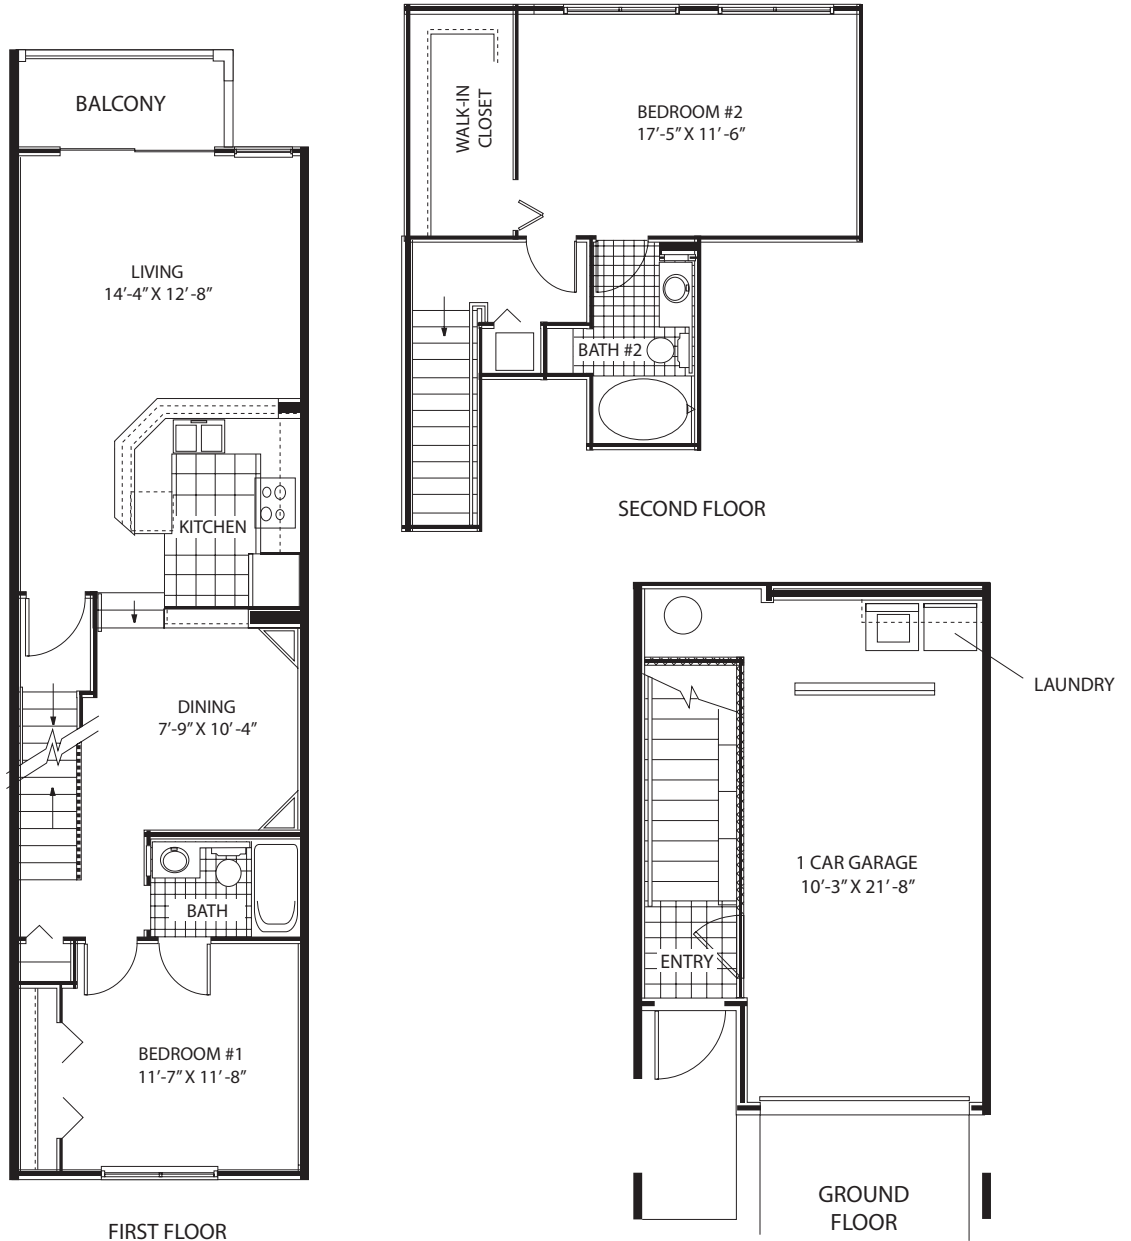

Santa Barbara

2 Bedroom/2 Bath

Air-conditioned space

1266 sq. ft.

Garage

300 sq. ft.

Balcony

56 sq. ft.

Total

1622 sq. ft.

DESIGNER APARTMENT HOMES
at Wellington